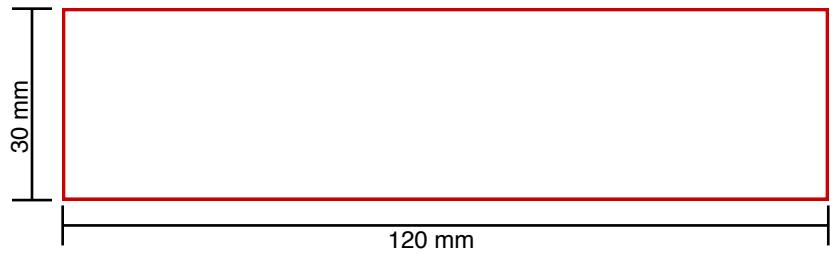

USE WORKAROUND

op label : Digital Print

SW37332

I02 - Custom Made

op sok : Custom Made