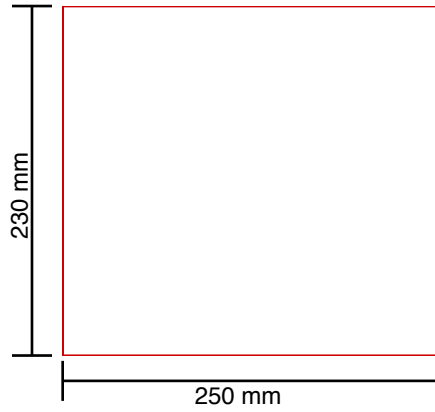

USE WORKAROUND

op label : Digital Print

USE WORKAROUND

I02 - Custom Made

op sok : Custom Made