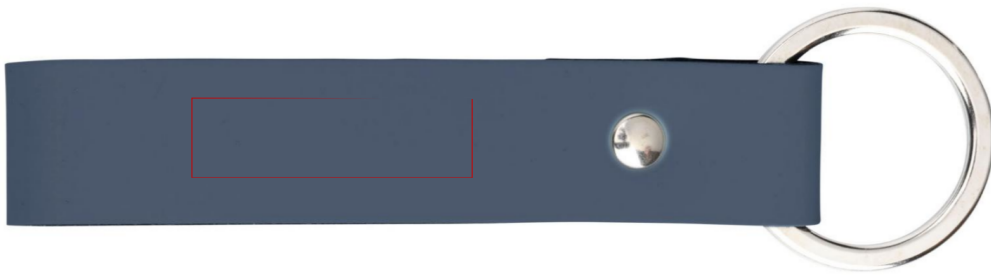

SW13732

Please keep in mind that colour may vary with laser engraving on natural products!

I42 - Tampo Print

op voorzijde : Tampo Print

SW13732

Please keep in mind that colour may vary with laser engraving on natural products!

SW13732

Please keep in mind that colour may vary with laser engraving on natural products!

SW13732

Please keep in mind that colour may vary with laser engraving on natural products!