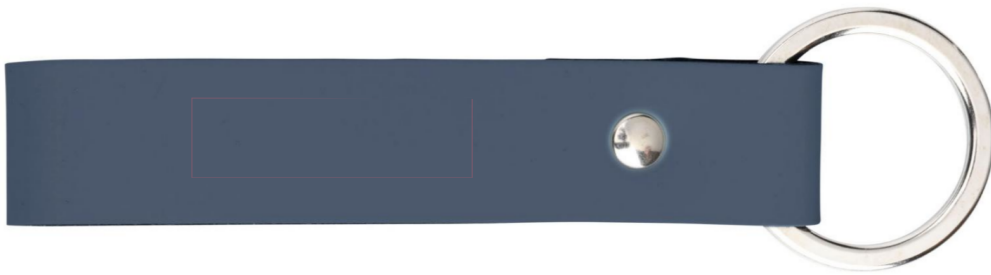

SW13732

Please keep in mind that colour may vary with laser engraving on natural products!

I42 - Tampo Print

op voorzijde : Tampo Print

SW13732

Please keep in mind that colour may vary with laser engraving on natural products!

SW13732

Please keep in mind that colour may vary with laser engraving on natural products!

SW13732

Please keep in mind that colour may vary with laser engraving on natural products!