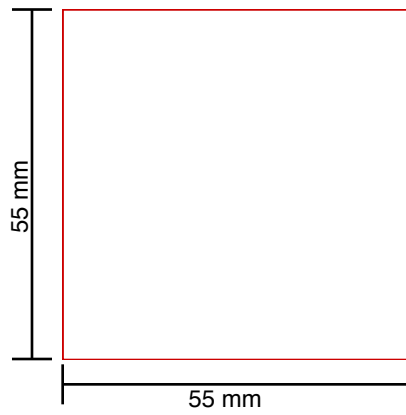

---

S385730

Please keep in mind that colour may vary with laser engraving on natural products!

---

S385730

---

**I42 - Tampo Print**

**op deksel : Tampo Print**