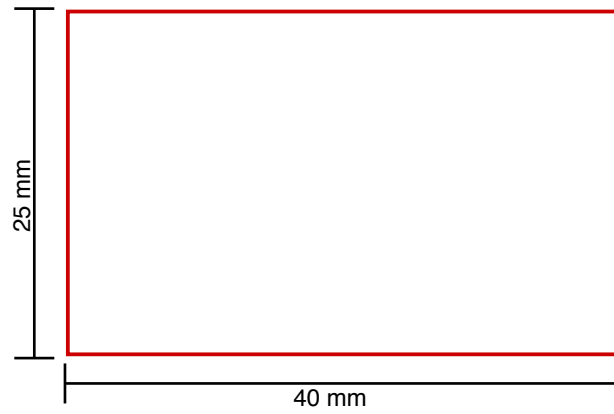

---

S147644

Please keep in mind that colour may vary with laser engraving on natural products!

---

---

S147644

---

**I42 - Tampo Print**

**op bovenzijde : Tampo Print**

---

S147644

Please keep in mind that colour may vary with laser engraving on natural products!

---