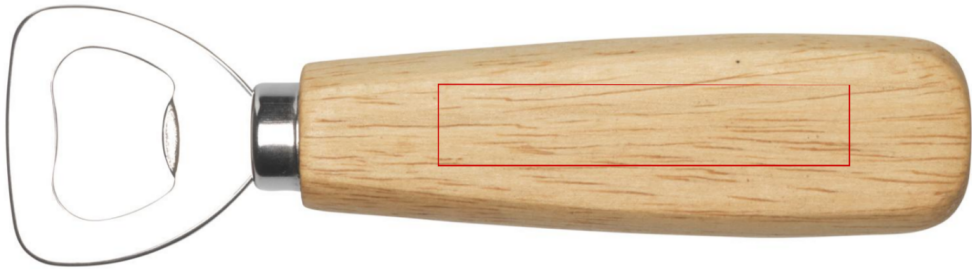

S136244

BACK

I42 - Tampo Print

op achterzijde : Tampo Print

S136244

I42 - Tampo Print

op voorzijde : Tampo Print

S136244

Please keep in mind that colour may vary with laser engraving on natural products!