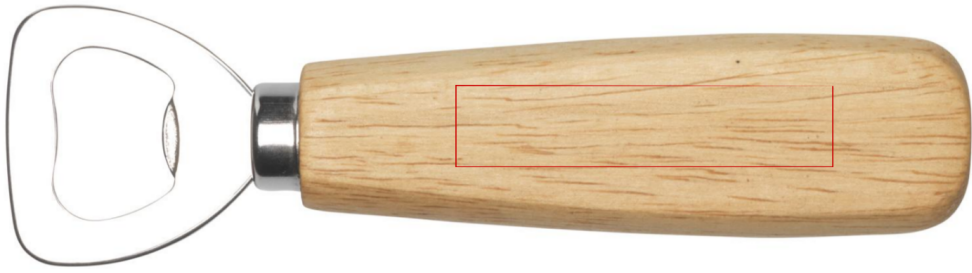

S136244

BACK

I42 - Tampo Print

op achterzijde : Tampo Print

S136244

I42 - Tampo Print

op voorzijde : Tampo Print

S136244

Please keep in mind that colour may vary with laser engraving on natural products!