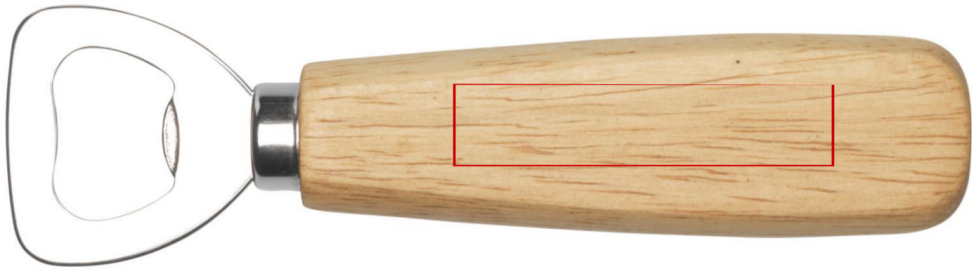

S136244

BACK

I42 - Tampo Print

op achterzijde : Tampo Print

S136244

I42 - Tampo Print

op voorzijde : Tampo Print

S136244

Please keep in mind that colour may vary with laser engraving on natural products!