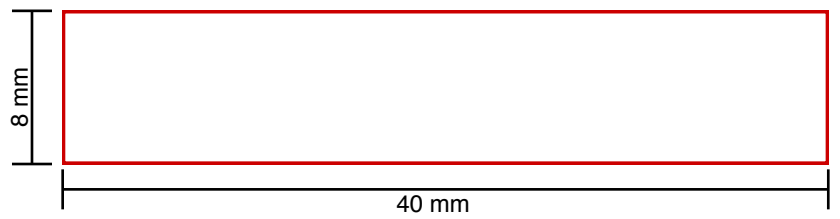

## I42 - Tampo Print

op achterzijde handgreep : Tampo Print

S120044

— Please keep in mind that colour may vary with laser engraving on natural products! —

S120044