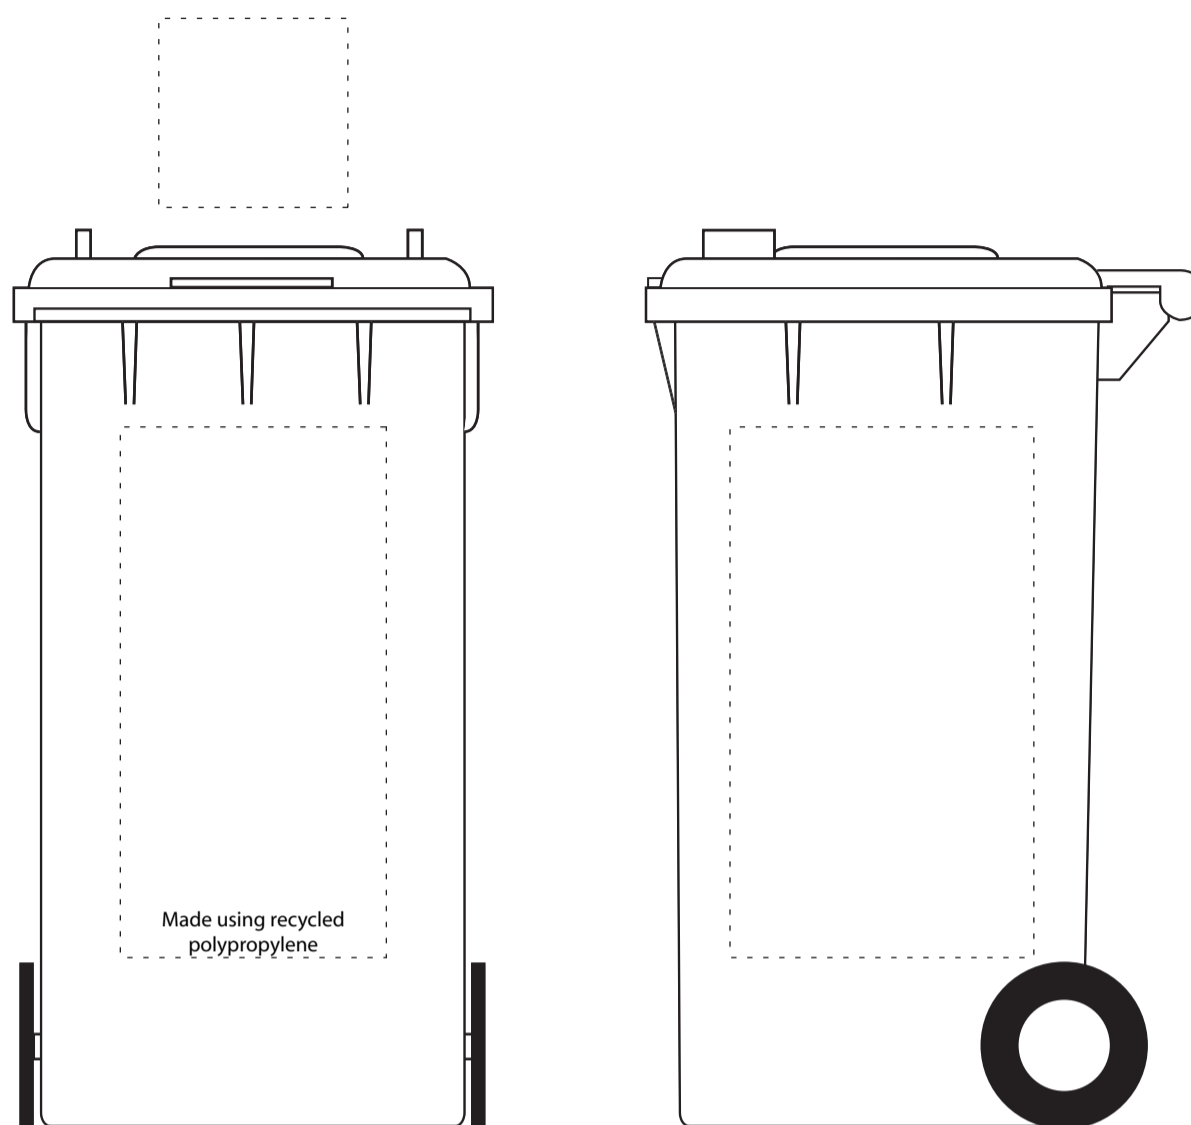

Wheelie Bin Pen Pot

Print area:

Top: 25 x 25mm (indicated by dashed line)

Front: 35 x 70mm (indicated by dashed line)

Side: 40 x 70mm (indicated by dashed line)

Scale: 100%

Minimum recommended font size: 8pt

Eco strapline is optional