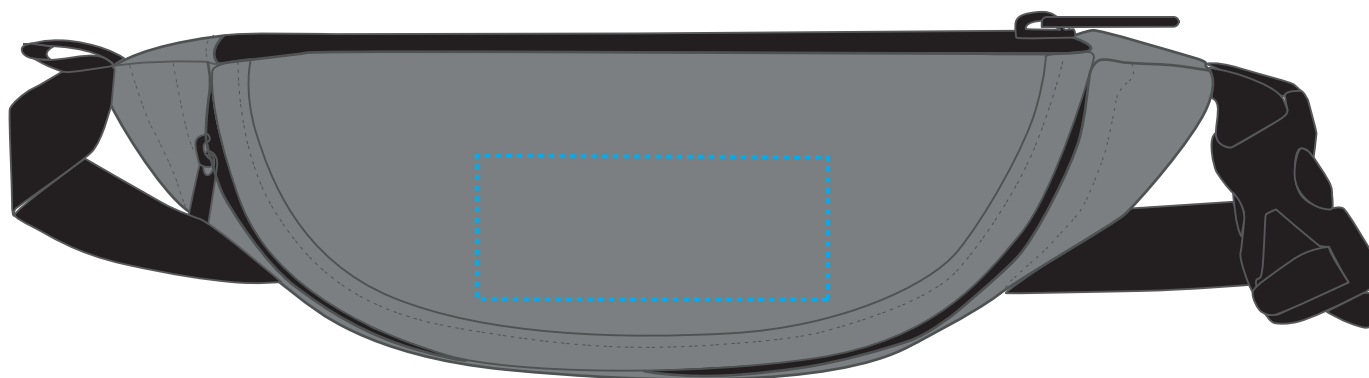

further information for graphic designer:

fonts and graphics as vectors
minimum coat thickness: 0,6 / neg. 0,8

1818022 Gürteltasche DAILY

Fläche für Ihr Logo
area for your Logo

(B 10 cm x H 4 cm)
(W 10 cm x H 4 cm)