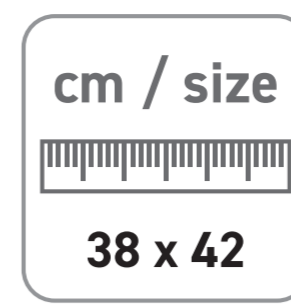

Order-No.: _____
Model-No.: 145 (Made in Germany)
Colour-No.: 10
Size: 38 x 42 cm
Printside: Frontside
Printarea: 30 x 30 cm
Printcolours: _____

Max. Printarea

300 mm

300 mm

PLEASE CHECK CAREFULLY:

- 1. Position / Size**
Is the motif in the right place and is it the right size?
- 2. Front / Back**
Are the motifs on the right side?
- 3. Printcolours**
Are the Pantone C tones correct?
- 4. Typo / Text**
Are all fonts and texts correct?